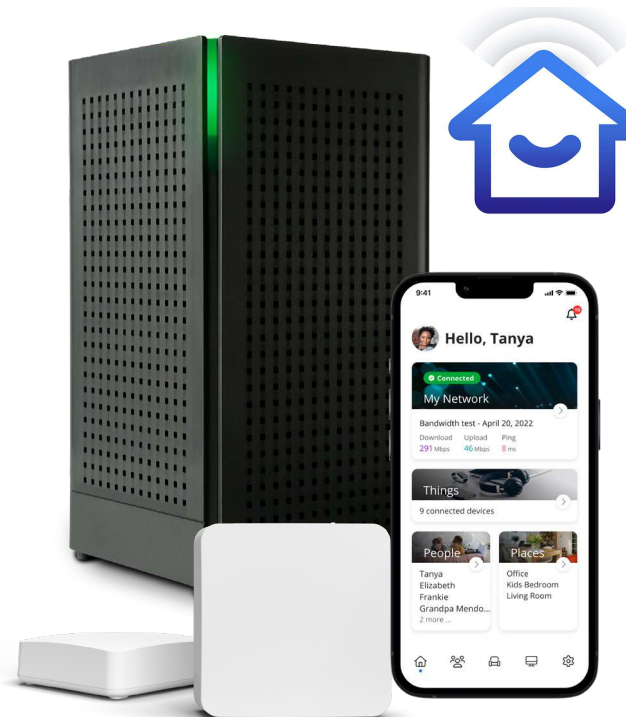

Download the Command IQ app on the App Store and Google Play. More information is found on our website under the Support tab. Call for more details.

Duo Broadband Options

$74.45

100/100 Mbps Internet
Local Phone Service

$119.45

250/250 Mbps Internet
Local Phone Service

$199.45

1/1 Gig Internet
Local Phone Service

*Unlimited data on all plans. Speed dependent on router capacity; lease or purchase price of router additional. Call for full details.

Broadband Only

$75.00

100/100 Mbps Internet
*Manage MyWi-Fi recommended

To purchase or upgrade your package, call 218-837-5151 or 800-945-2163, or visit www.wcta.net